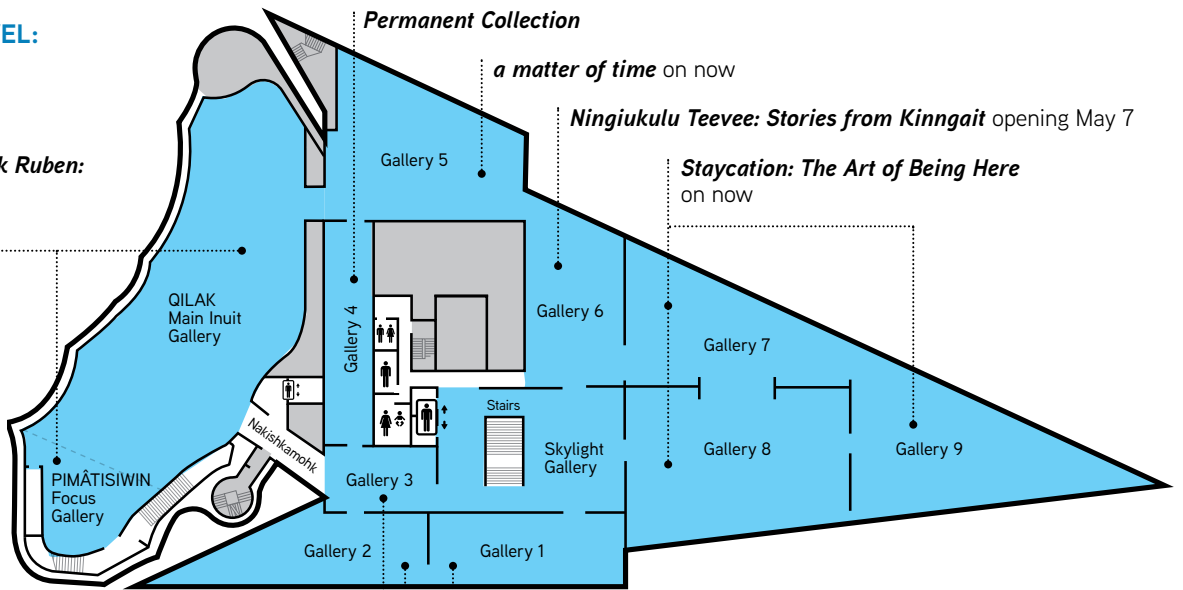

1. MAIN LEVEL:  
1ST FLOOR

EXHIBITIONS ■  
WAG STUDIO ■

2. MEZZANINE LEVEL:  
2ND FLOOR

3. GALLERY LEVEL:  
3RD FLOOR

**Abraham Anghik Ruben:  
A Retrospective**  
on now

4. PENTHOUSE LEVEL:  
4TH FLOOR

**Omalluq:  
Pictures from  
my Life**  
on now