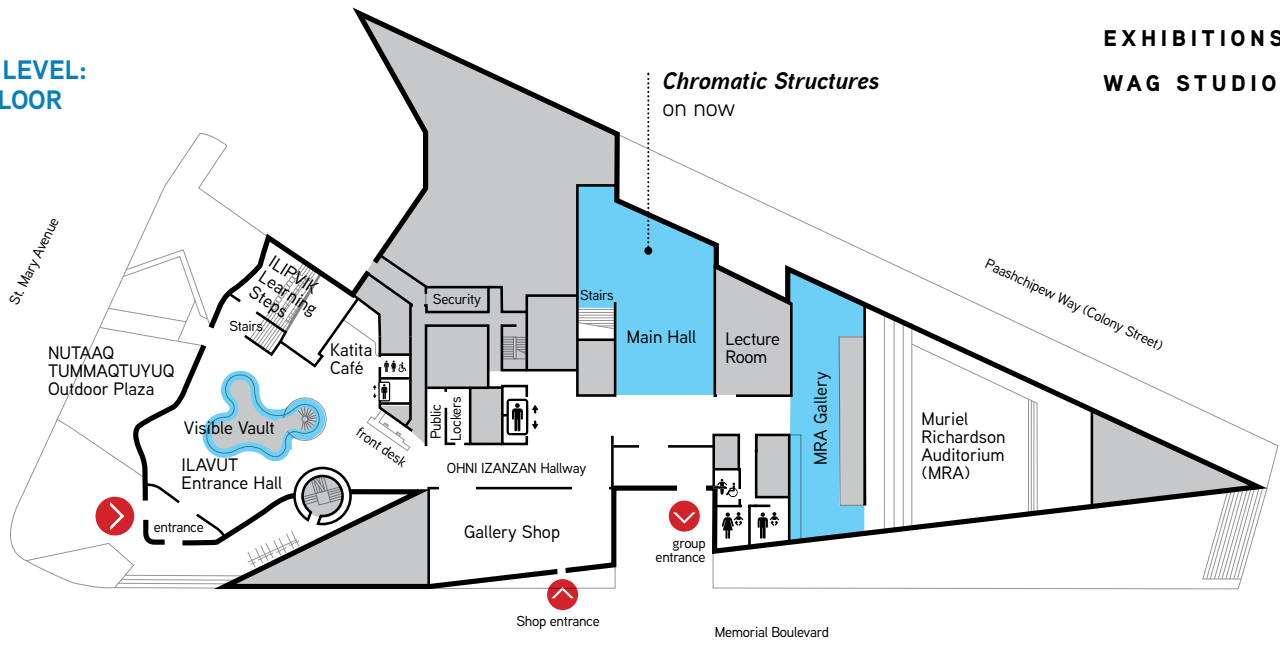

1. MAIN LEVEL:  
1ST FLOOR

EXHIBITIONS ■  
WAG STUDIO ■

2. MEZZANINE LEVEL:  
2ND FLOOR

3. GALLERY LEVEL:  
3RD FLOOR

**Abraham Anghik Ruben:  
A Retrospective**  
on now

4. PENTHOUSE LEVEL:  
4TH FLOOR

**Omalluq:  
Pictures from  
my Life**  
on now