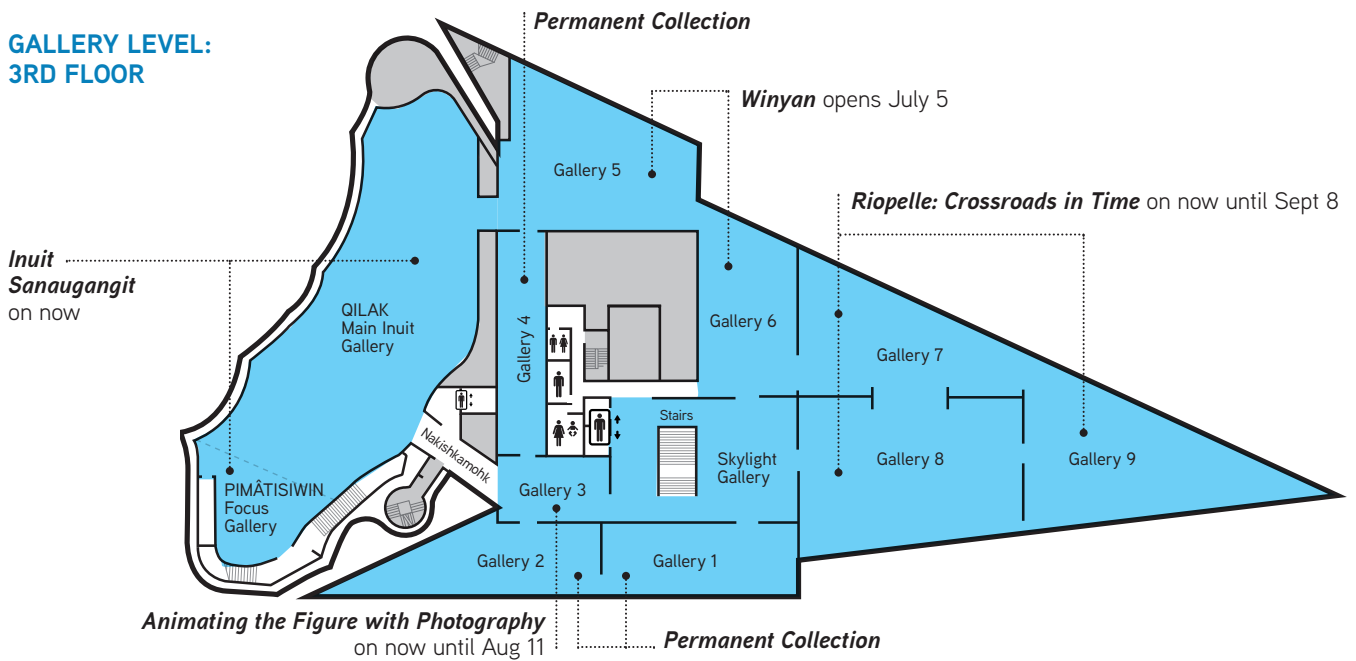

EXHIBITIONS ■  
 WAG STUDIO ■

1. MAIN LEVEL:  
1ST FLOOR

2. MEZZANINE LEVEL:  
2ND FLOOR

3. GALLERY LEVEL:  
3RD FLOOR

4. PENTHOUSE LEVEL:  
4TH FLOOR