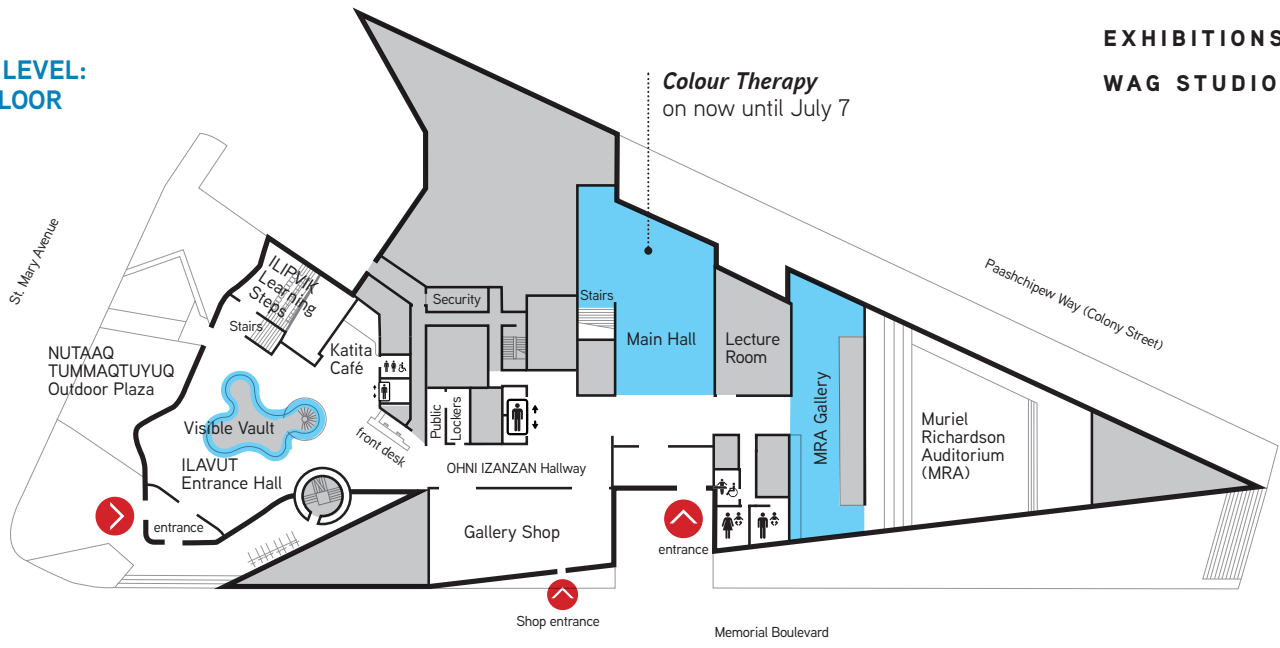

EXHIBITIONS ■  
 WAG STUDIO ■

1. MAIN LEVEL:  
1ST FLOOR

2. MEZZANINE LEVEL:  
2ND FLOOR

3. GALLERY LEVEL:  
3RD FLOOR

4. PENTHOUSE LEVEL:  
4TH FLOOR