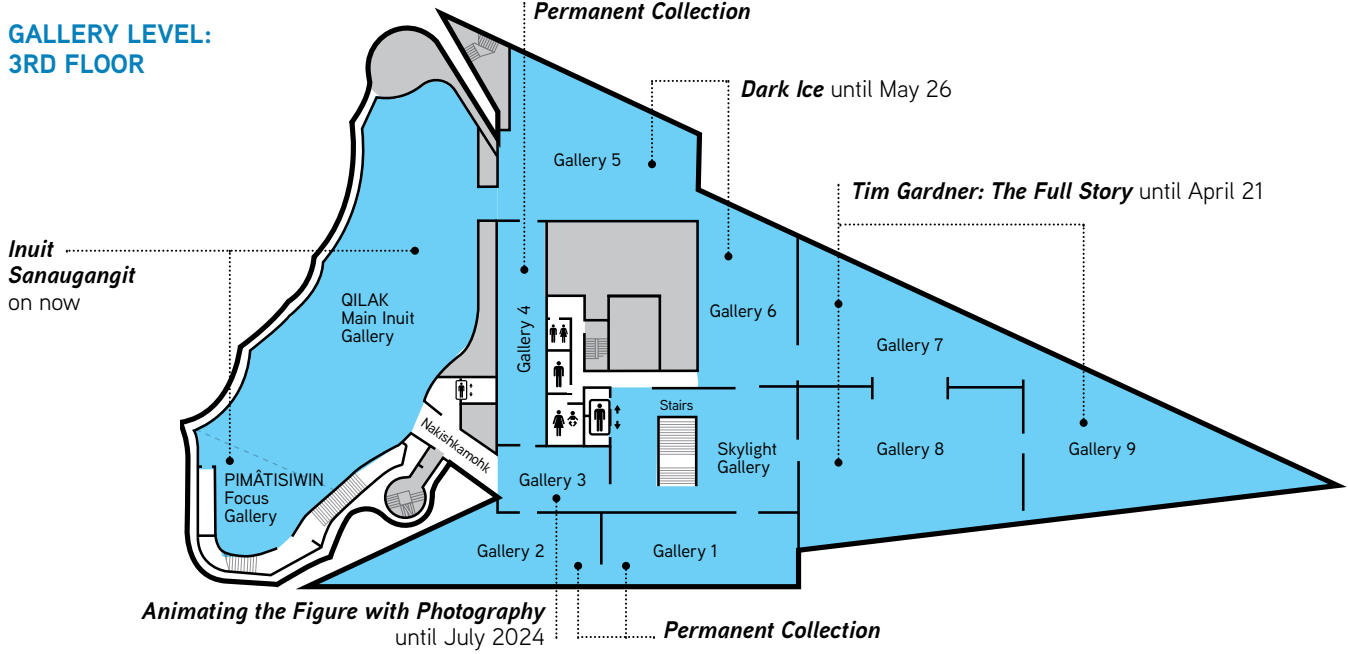

1. MAIN LEVEL:
1ST FLOOR

EXHIBITIONS ■
WAG STUDIO ■

2. MEZZANINE LEVEL:
2ND FLOOR

3. GALLERY LEVEL:
3RD FLOOR

4. PENTHOUSE LEVEL:
4TH FLOOR