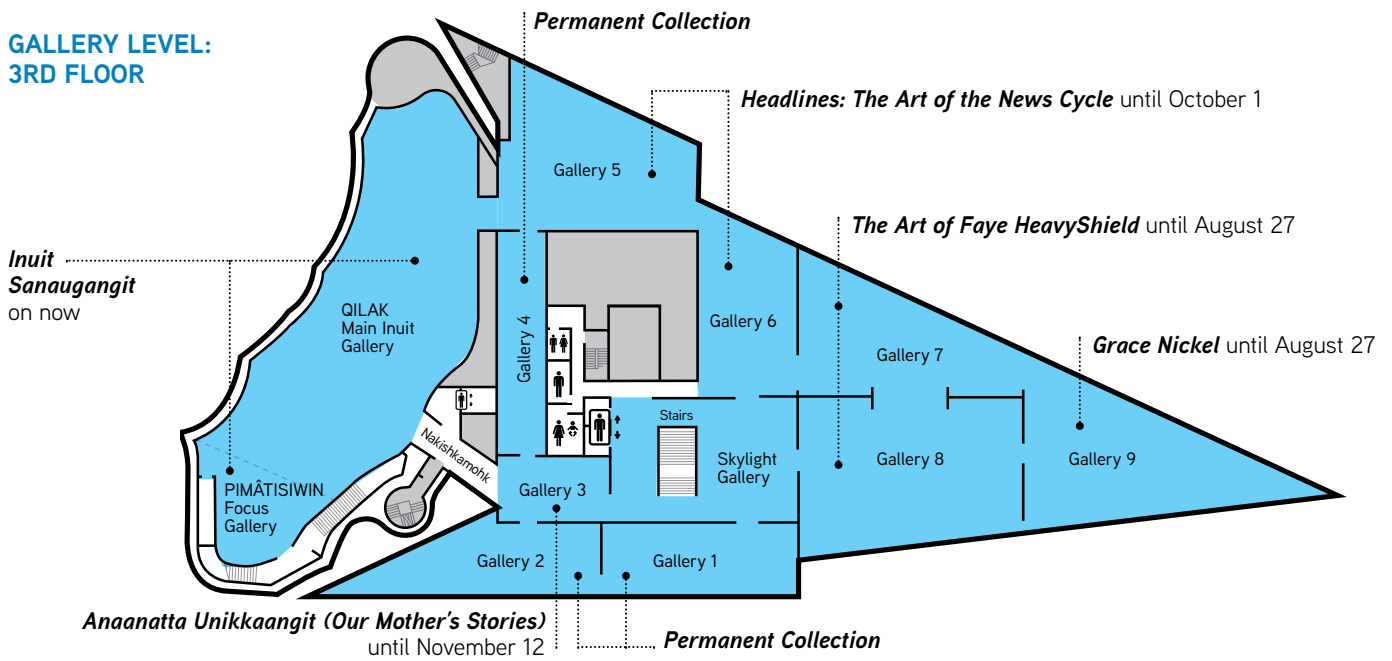

EXHIBITIONS ■
 WAG STUDIO ■

1. MAIN LEVEL:
1ST FLOOR

2. MEZZANINE LEVEL:
2ND FLOOR

3. GALLERY LEVEL:
3RD FLOOR

4. PENTHOUSE LEVEL:
4TH FLOOR