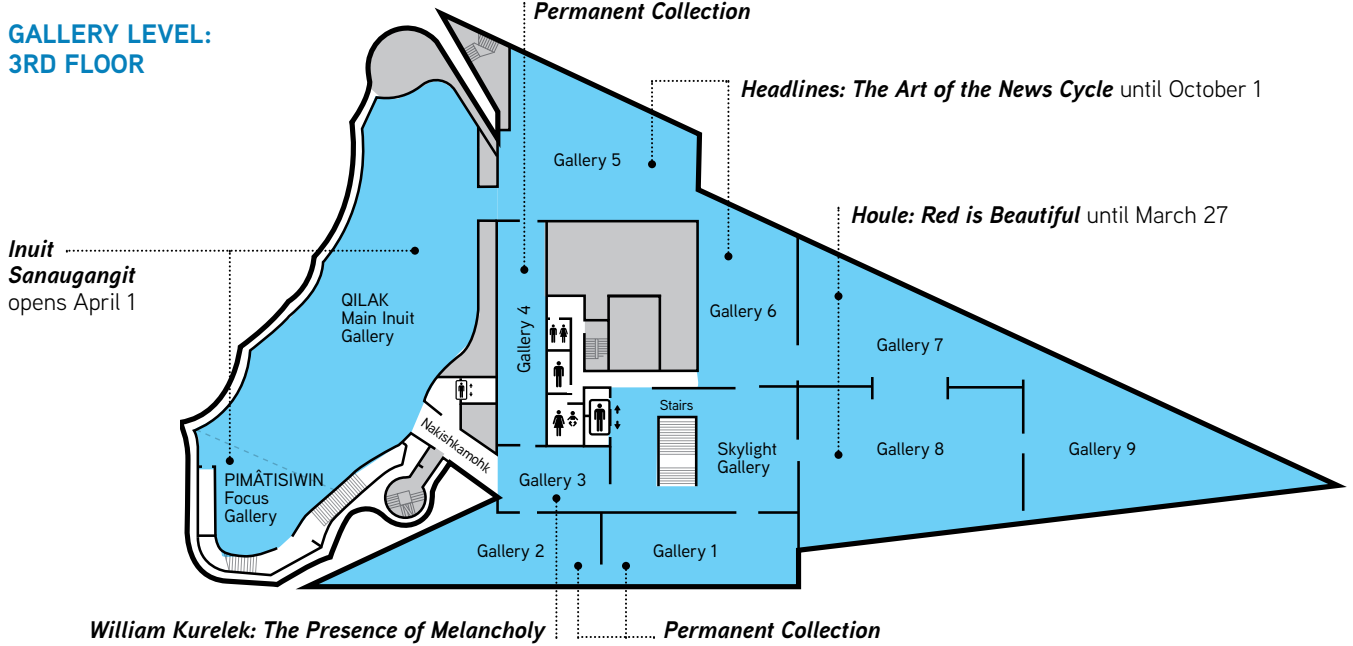

EXHIBITIONS ■
 WAG STUDIO ■

1. MAIN LEVEL:
1ST FLOOR

2. MEZZANINE LEVEL:
2ND FLOOR

3. GALLERY LEVEL:
3RD FLOOR

4. PENTHOUSE LEVEL:
4TH FLOOR