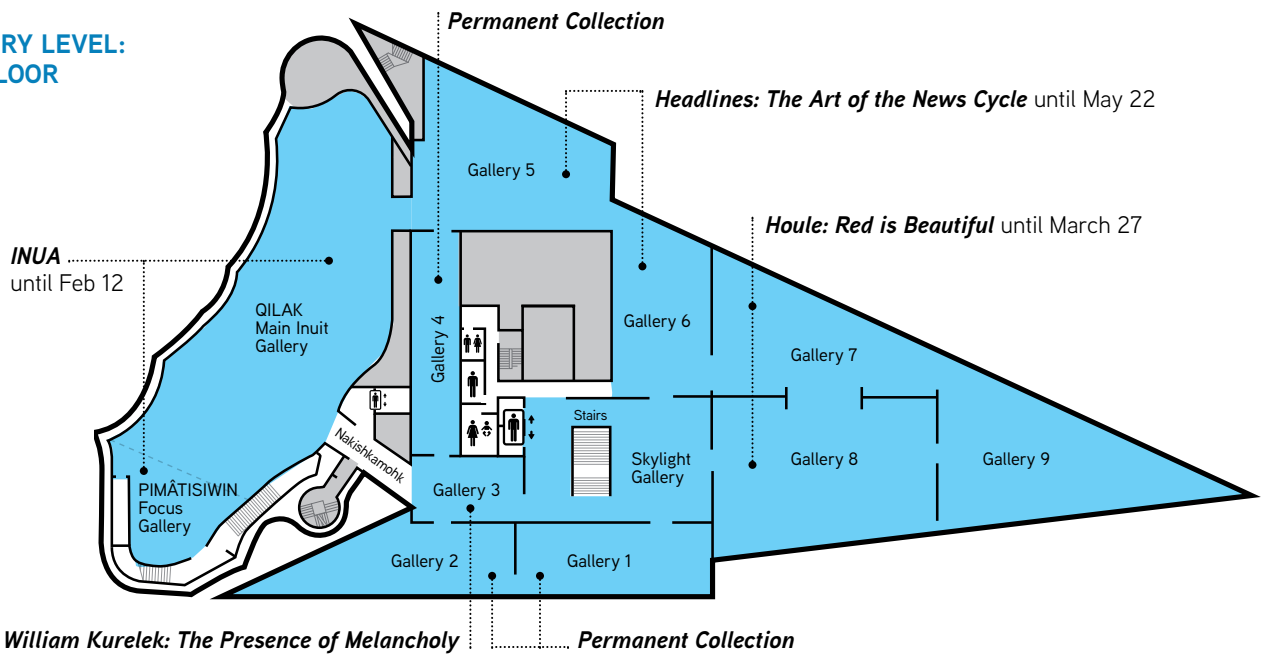

EXHIBITIONS ■
 WAG STUDIO ■

1. MAIN LEVEL:
1ST FLOOR

2. MEZZANINE LEVEL:
2ND FLOOR

3. GALLERY LEVEL:
3RD FLOOR

4. PENTHOUSE LEVEL:
4TH FLOOR