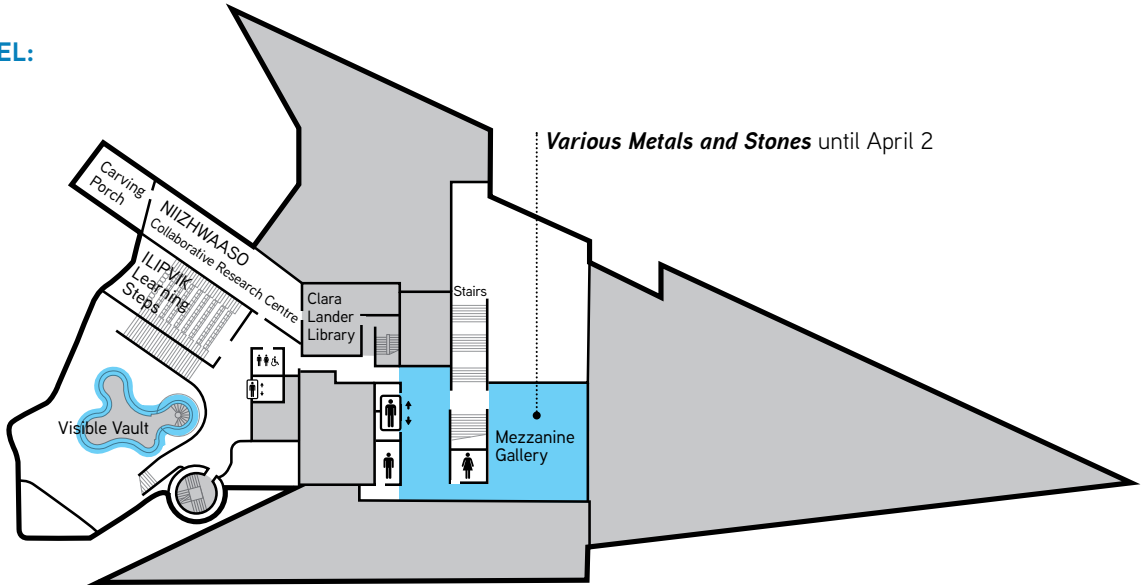

EXHIBITIONS ■
 WAG STUDIO ■

1. MAIN LEVEL:
1ST FLOOR

2. MEZZANINE LEVEL:
2ND FLOOR

3. GALLERY LEVEL:
3RD FLOOR

4. PENTHOUSE LEVEL:
4TH FLOOR