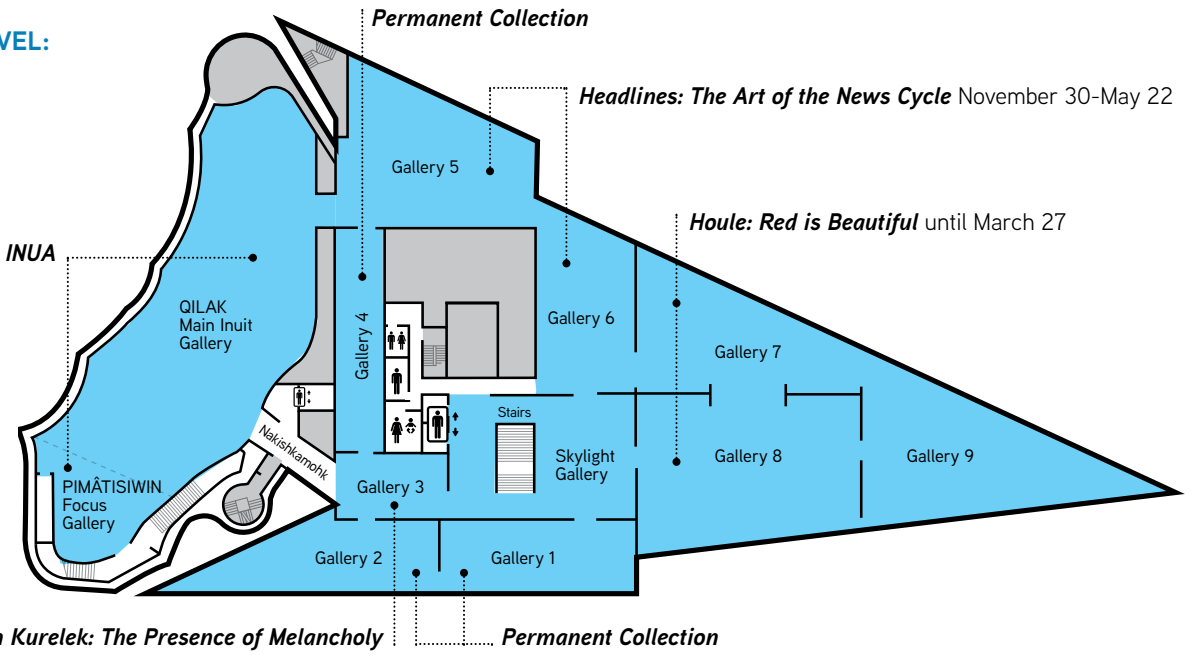

EXHIBITIONS ■
 WAG STUDIO ■

1. MAIN LEVEL:
1ST FLOOR

2. MEZZANINE LEVEL:
2ND FLOOR

3. GALLERY LEVEL:
3RD FLOOR

4. PENTHOUSE LEVEL:
4TH FLOOR