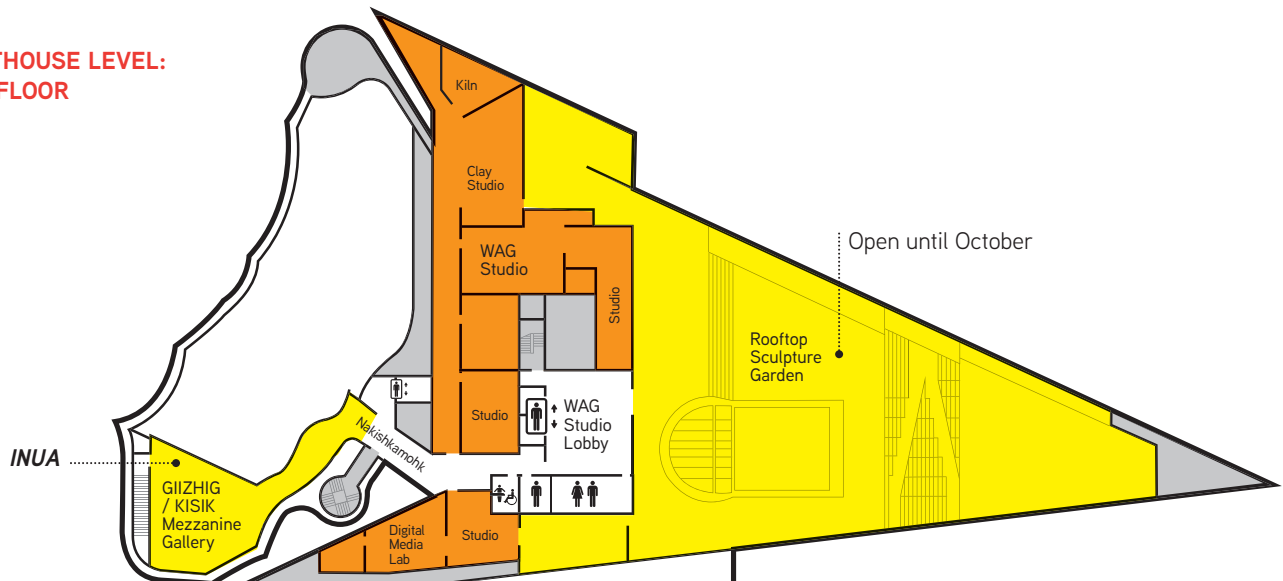

**2. MEZZANINE LEVEL:
2ND FLOOR**

EXHIBITIONS ■
WAG STUDIO ■

**3. GALLERY LEVEL:
3RD FLOOR**

Kakiniit: Inuit Embodied Practices On view until October 9 ■ Permanent Collection

**4. PENTHOUSE LEVEL:
4TH FLOOR**