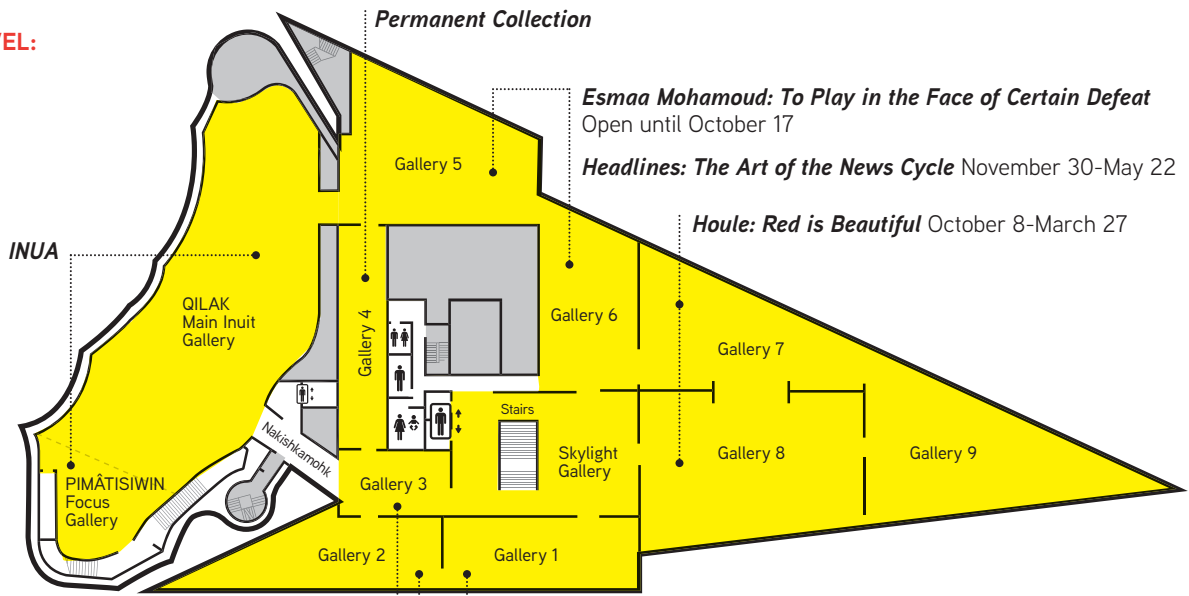

**2. MEZZANINE LEVEL:
2ND FLOOR**

EXHIBITIONS ■
WAG STUDIO ■

**3. GALLERY LEVEL:
3RD FLOOR**

Kakiniit: Inuit Embodied Practices On view until October 9 ■ Permanent Collection

**4. PENTHOUSE LEVEL:
4TH FLOOR**